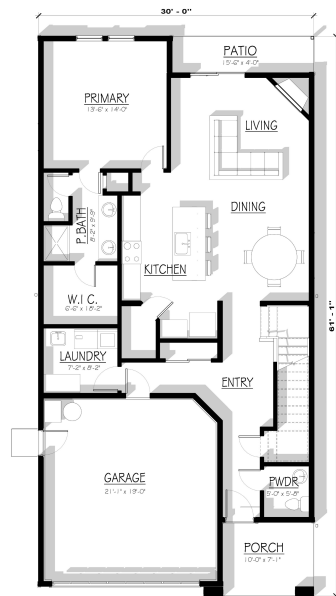

RADIUS™ DESIGN

The Riverstone

Custom Home

Two Story

2,556 sf Living

3 Bedrooms

2 Car Garage

30'-0" x 61'-1"

Height: 4'-6"

2 Full Bath

+ Bonus Room

MAIN FLOOR

UPPER FLOOR

830-632-6767
info@radiusdesign.net

www.radiusdesign.net