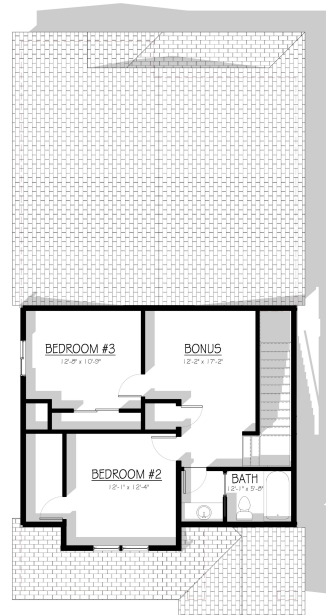

RADIUS™ DESIGN

The Riverstone

Custom Home

Two Story

2,556 sf Living

3 Bedrooms

2 Car Garage

30'-0" x 61'-1"

Height: 4'-6"

2 Full Bath

+ Bonus Room

MAIN FLOOR

UPPER FLOOR

830-632-6767
info@radiusdesign.net

www.radiusdesign.net