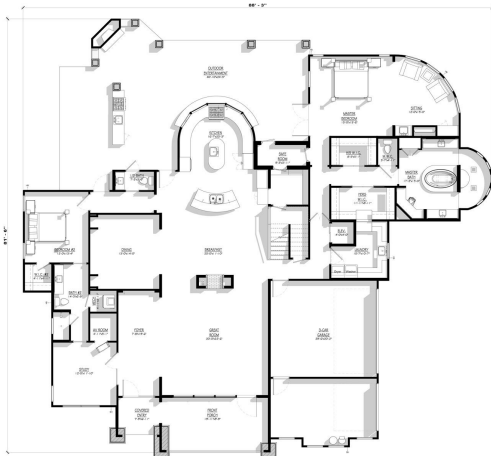

RADIUS
DESIGN

The Creekgrass

 Custom Home

 Two Story

 4,552 sf Living

 4 Bedrooms

 3 Car Garage

 88'-3" x 81'-6"

 Height: 31'-0"

 4 Full Bath

 + Bonus Room

MAIN FLOOR PLAN

UPPER FLOOR PLAN

830-632-6767
info@radiusdesign.net

www.radiusdesign.net