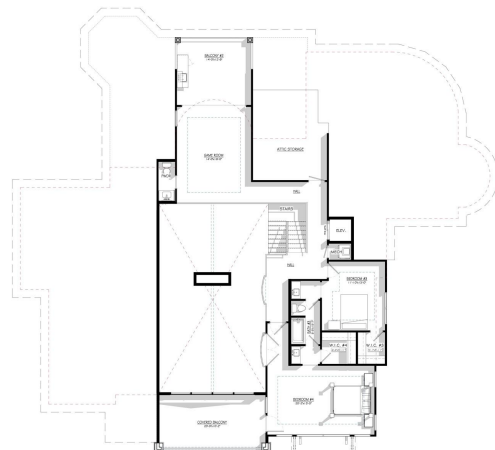

RADIUS
DESIGN

The Creekgrass

 Custom Home

 Two Story

 4,552 sf Living

 4 Bedrooms

 3 Car Garage

 88'-3" x 81'-6"

 Height: 31'-0"

 4 Full Bath

 + Bonus Room

MAIN FLOOR PLAN

UPPER FLOOR PLAN

830-632-6767
info@radiusdesign.net

www.radiusdesign.net