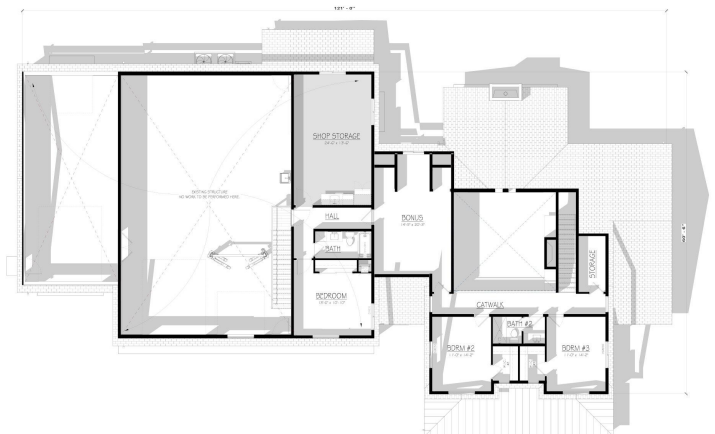

 Custom Home

 Two Story

 3,431 sf Living

 4 Bedrooms

 4 Car Garage

 121'-0" x 67'-6"

 Height: 31'-0"

 4 Full Bath

 Bonus Room

FIRST FLOOR PLAN

SECOND FLOOR PLAN

830-632-6767
info@radiusdesign.net

www.radiusdesign.net