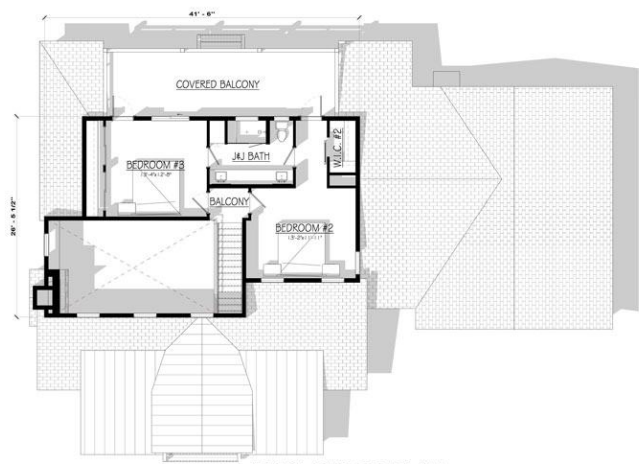

RADIUS
DESIGN

The Meadowbrook

Custom Home

Two Story

3,990 sf Living

3 Bedrooms

2 Car Garage

73'-5" x 34'-6"

Height: 26'-6"

2 Full Bath

Utility/Mudroom

MAIN FLOOR PLAN

UPPER FLOOR PLAN

830-632-6767
info@radiusdesign.net

www.radiusdesign.net