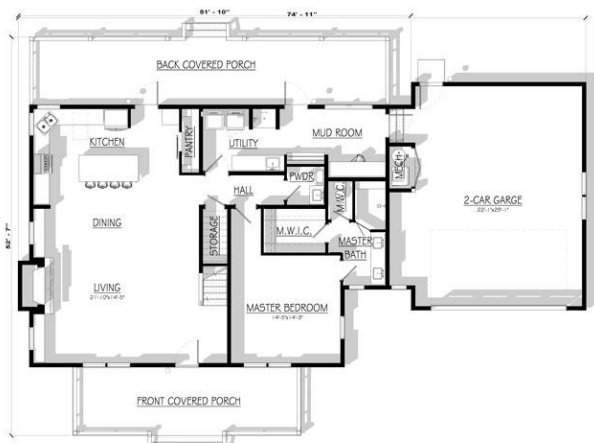

RADIUS
DESIGN

The Meadowbrook

Custom Home

Two Story

3,990 sf Living

3 Bedrooms

2 Car Garage

73'-5" x 34'-6"

Height: 26'-6"

2 Full Bath

Utility/Mudroom

MAIN FLOOR PLAN

UPPER FLOOR PLAN

830-632-6767
info@radiusdesign.net

www.radiusdesign.net