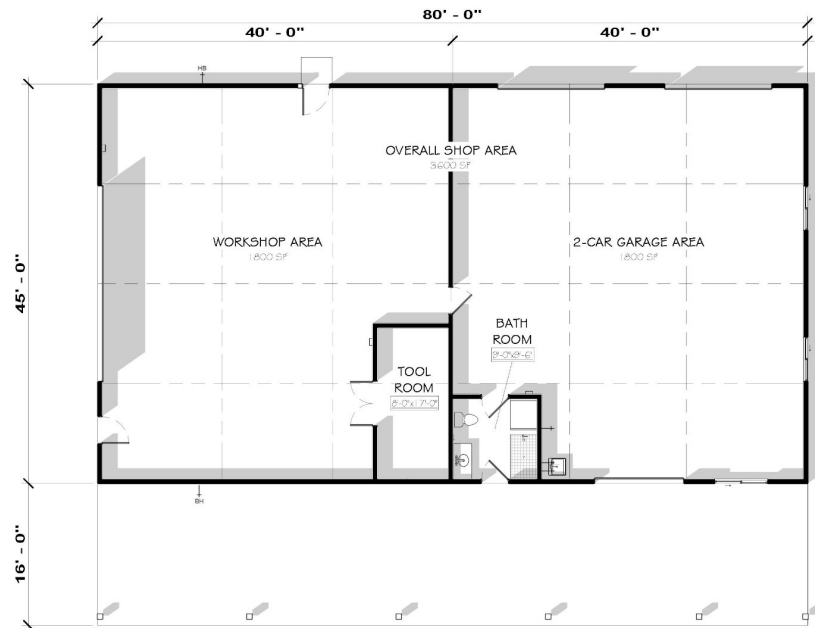

RADIUSTM
DESIGN

The Ranch Workshop

Custom Shop

One Story

3,600 sf

0+ Bedrooms

2 Bays

30'-0" x 61'-1"

Height: 4'-6"

0+ Full Bath

+ Covered Porch

FLOOR PLAN

SCALE: 1/8" = 1'-0"

830-632-6767
info@radiusdesign.net

www.radiusdesign.net