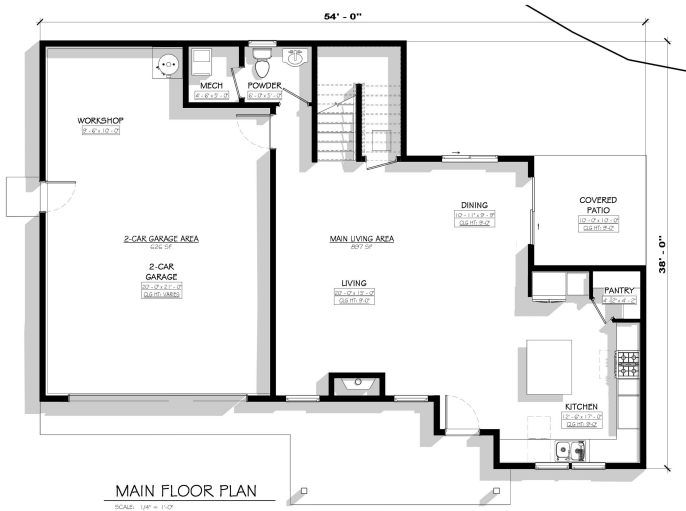

**RADIUS**<sup>TM</sup>  
DESIGN

**The Southview**

Custom Home

Two Story

2421 sf Living

3 Bedrooms

2 Car Garage

54' x 38'

Height: 4'-6"

2.5 Full Bath

+ Bonus Room

830-632-6767  
info@radiusdesign.net

www.radiusdesign.net