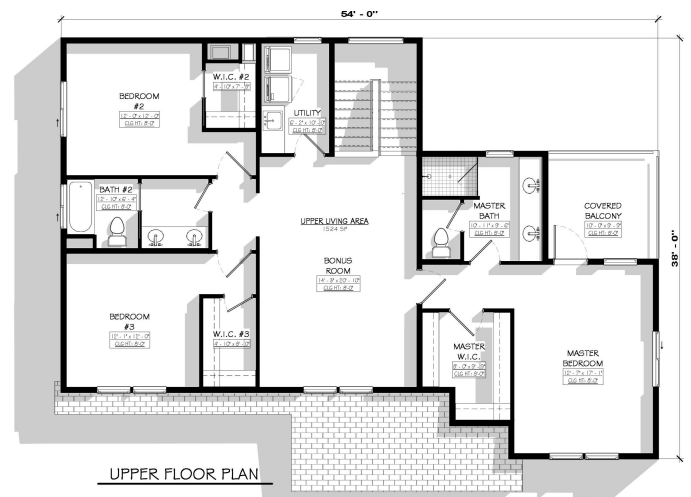

**RADIUS**<sup>TM</sup>  
DESIGN

**The Southview**

Custom Home

Two Story

2421 sf Living

3 Bedrooms

2 Car Garage

54' x 38'

Height: 4'-6"

2.5 Full Bath

+ Bonus Room

830-632-6767  
info@radiusdesign.net

www.radiusdesign.net