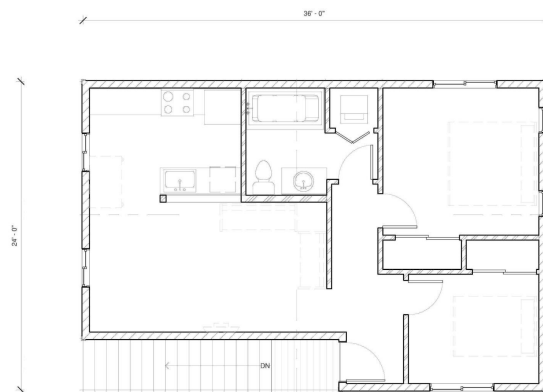

RADIUSTM
DESIGN

Colorado ADU

Addition/ADU

Two Story

800 sf Living

1-2 Bedrooms

2 Car Garage

30'-0" x 61'-1"

Height: 4'-6"

1.5 Bath

FINISH FLOOR (SECOND FLOOR) OPTION 1
SCALE: 1/4" = 1'-0"

FINISH FLOOR (SECOND FLOOR) OPTION 2
SCALE: 1/4" = 1'-0"

830-632-6767
info@radiusdesign.net

www.radiusdesign.net