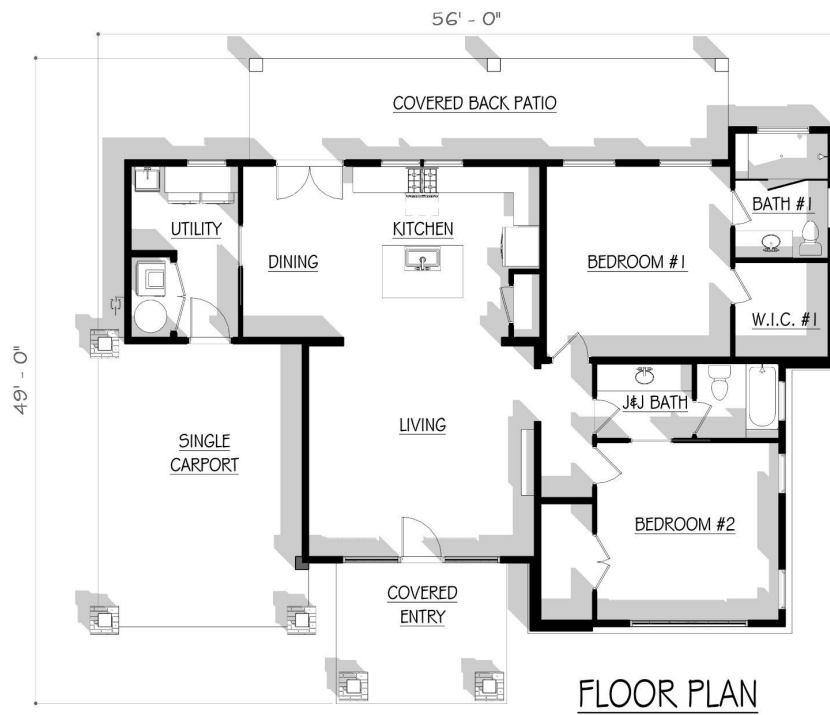

## The Lakeway

 Custom Home

 Two Story

 1,487 sf Living

 2 Bedrooms

 2 Full Bath

830-632-6767  
info@radiusdesign.net

[www.radiusdesign.net](http://www.radiusdesign.net)