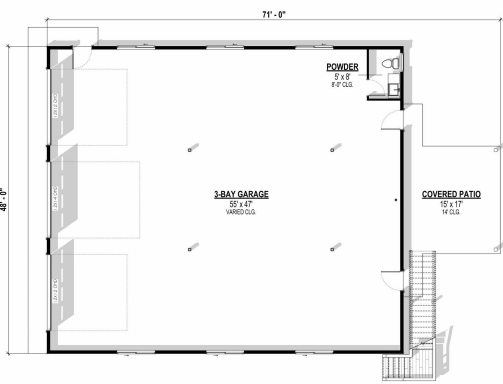

Barndominium

Two Story

828 sf Living

1 Bedroom

3-bay gara

71'-10" x 48'-0"

Height: 29'-11"

1 Full Bath

+ Laundry/Wi

FIRST FLOOR PLAN

SECOND FLOOR PLAN

830-632-6767
 info@radiusdesign.net

www.radiusdesign.net