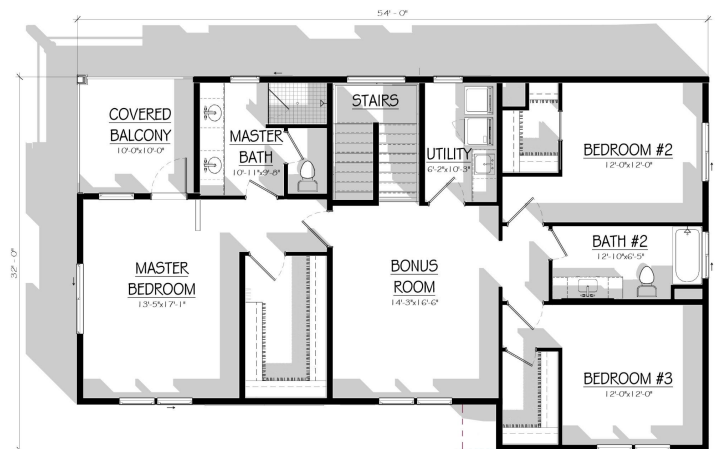

830-632-6767
info@radiusdesign.net

www.radiusdesign.net