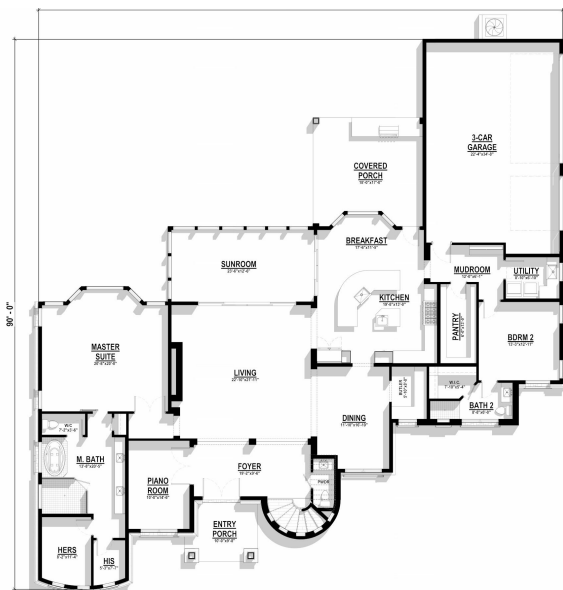

## The Lakewood

 Custom Home

 Two Story

 5,533 sf Living

 5 Bedrooms

 2 Car Garage

 6 Full Baths

+ ADU