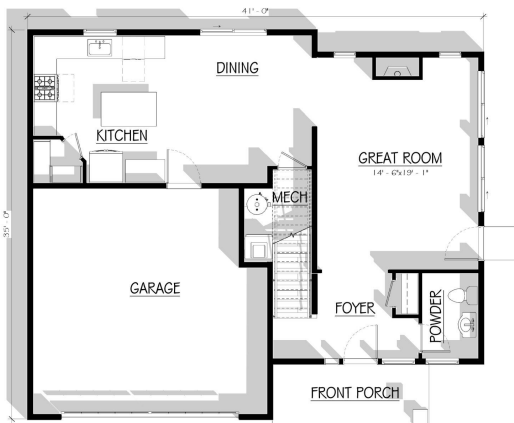

 Custom Home

 Two Story

 2,137 sf Living

 3 Bedrooms

 2 Car Garage

+ Bonus Room

 2.5 Bathrooms

MAIN FLOOR PLAN