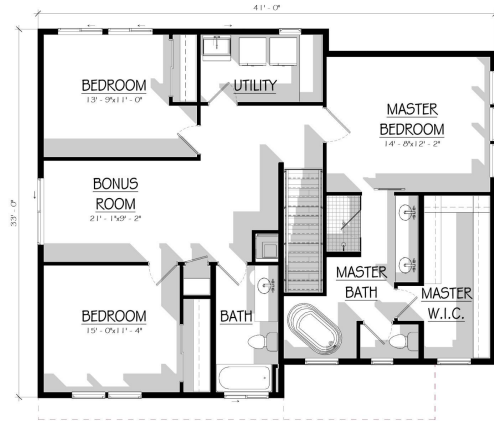

 Custom Home

 Two Story

 2,137 sf Living

 3 Bedrooms

 2 Car Garage

+ Bonus Room

 2.5 Bathrooms

MAIN FLOOR PLAN