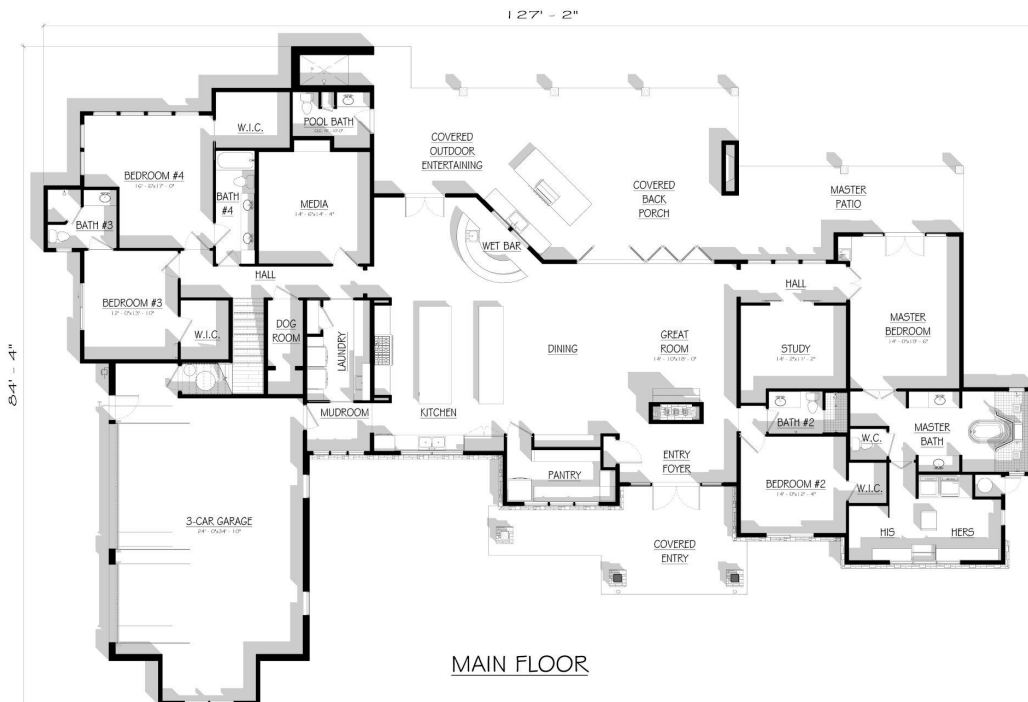

RADIUS[™]
DESIGN

The Zinnia

Custom Home

One Story

4,797 sf Living
+ Bonus Room

4 Bedrooms

4.5 Bathrooms

2 Car Garage