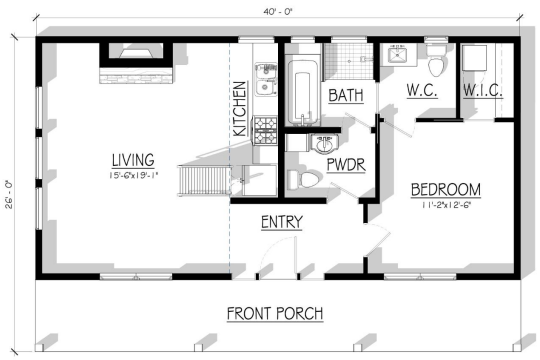

RADIUS DESIGN

The Coastal Cabin

- Custom Tiny Home
- Two Story
- 800 sf Living
- 1 Bedroom
- No Garage
- 40'-0" x 25'-0"
- Height: 27'-0"
- 1 Full Bath
- + Bonus

MAIN FLOOR PLAN

LOFT FLOOR PLAN

830-632-6767
info@radiusdesign.net