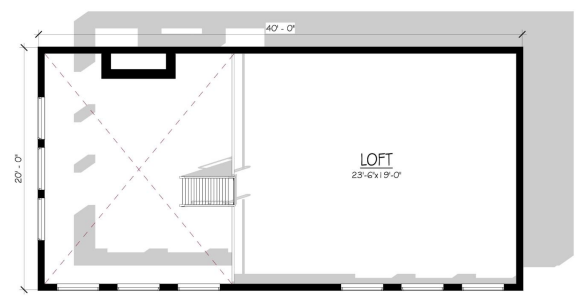

RADIUS DESIGN

The Coastal Cabin

- Custom Tiny Home
- Two Story
- 800 sf Living
- 1 Bedroom
- No Garage
- 40'-0" x 25'-0"
- Height: 27'-0"
- 1 Full Bath
- + Bonus

MAIN FLOOR PLAN

LOFT FLOOR PLAN

830-632-6767
info@radiusdesign.net