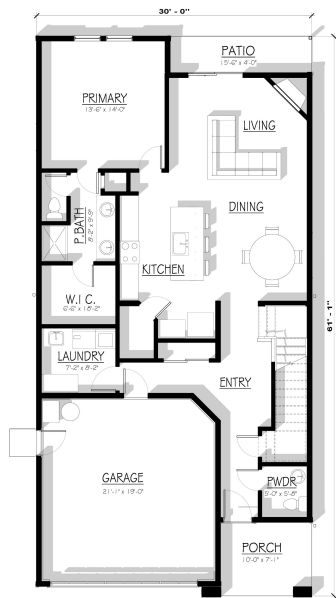

# RADIUS™ DESIGN

## The Coho

-  Custom Home
-  Two Story
-  2,556 sf Living
-  3 Bedrooms
-  2 Car Garage
-  30'-0" x 61'-1"
-  Height: 4'-6"
-  2 Full Bath
-  + Bonus Room

MAIN FLOOR

UPPER FLOOR

830-632-6767  
info@radiusdesign.net