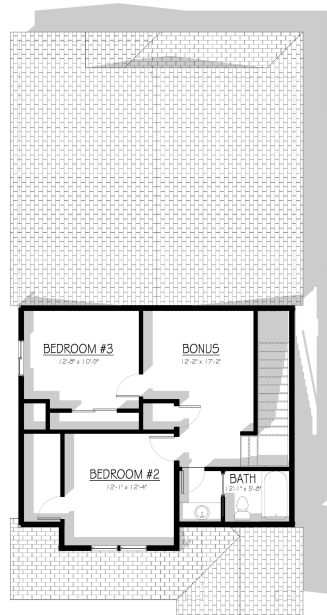

## The Coho

-  Custom Home
-  Two Story
-  2,556 sf Living
-  3 Bedrooms
-  2 Car Garage
-  30'-0" x 61'-1"
-  Height: 4'-6"
-  2 Full Bath
-  + Bonus Room

MAIN FLOOR

UPPER FLOOR

830-632-6767  
info@radiusdesign.net