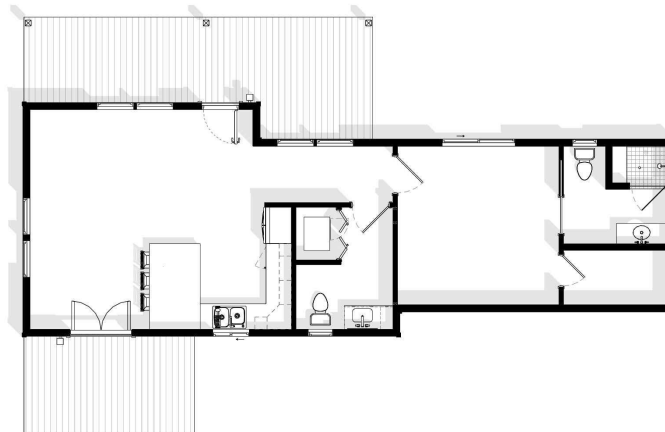

 Tiny Home Plan

 One Story

 800 sf Living

 1 Bedroom

 0 Car Garage

 30'-0" x 61'-1"

 Height: 4'-6"

 1.5 Bath