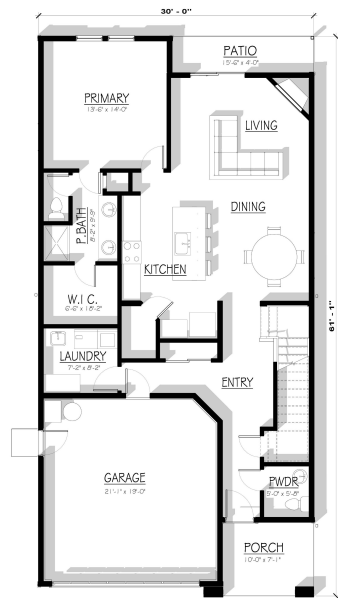

RADIUSTM
DESIGN

The Coho

Custom Home

Two Story

2,556 sf Living

3 Bedrooms

2 Car Garage

30'-0" x 61'-1"

Height: 4'-6"

2 Full Bath

+ Bonus Room

MAIN FLOOR

UPPER FLOOR

830-632-6767
info@radiusdesign.net

www.radiusdesign.net