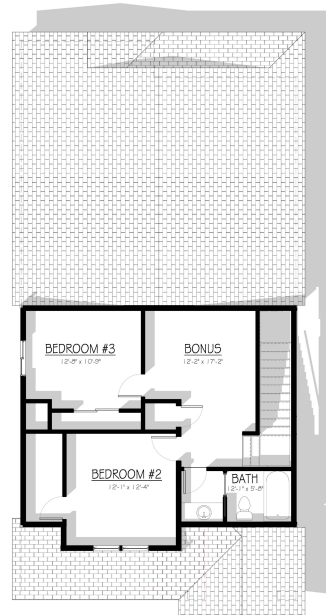

RADIUSTM
DESIGN

The Coho

Custom Home

Two Story

2,556 sf Living

3 Bedrooms

2 Car Garage

30'-0" x 61'-1"

Height: 4'-6"

2 Full Bath

+ Bonus Room

MAIN FLOOR

UPPER FLOOR

830-632-6767
info@radiusdesign.net

www.radiusdesign.net