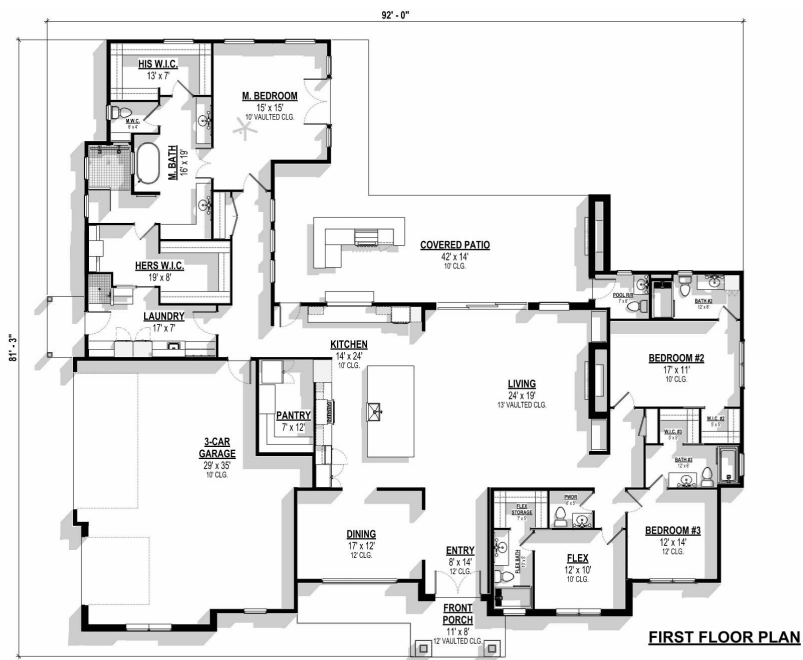

830-632-6767
info@radiusdesign.net

www.radiusdesign.net