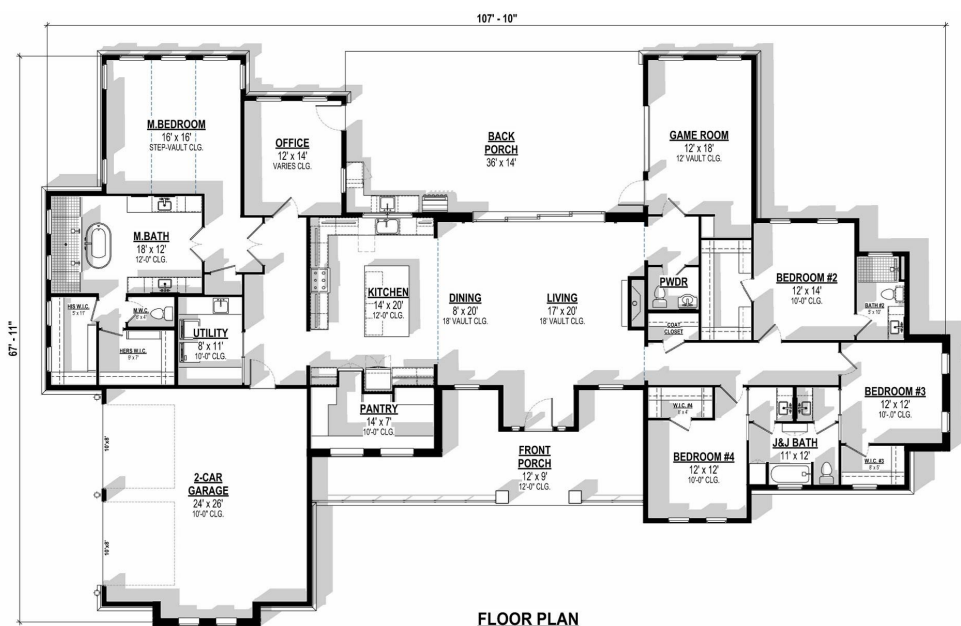

RADIUS
DESIGN

The Ottercreek

Custom Home

One Story

3,551 sf Living

4 Bedrooms

2 Car Garage

108'-6" x 67'-11"

Height: 23'-8"

3.5 Bathrooms

Bonus Room

830-632-6767
info@radiusdesign.net

www.radiusdesign.net