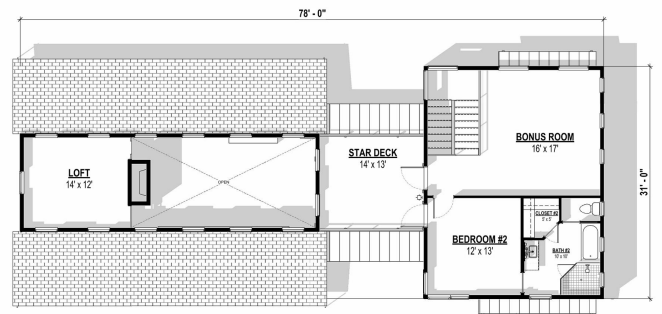

SECOND FLOOR PLAN

830-632-6767
info@radiusdesign.net

www.radiusdesign.net