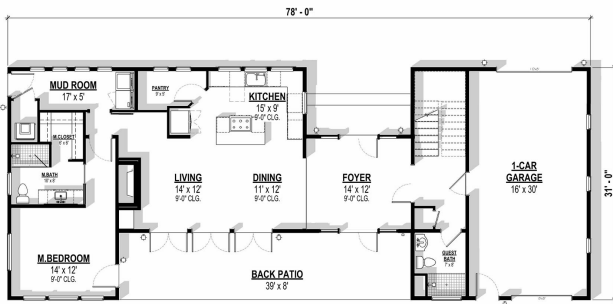

FIRST FLOOR PLAN