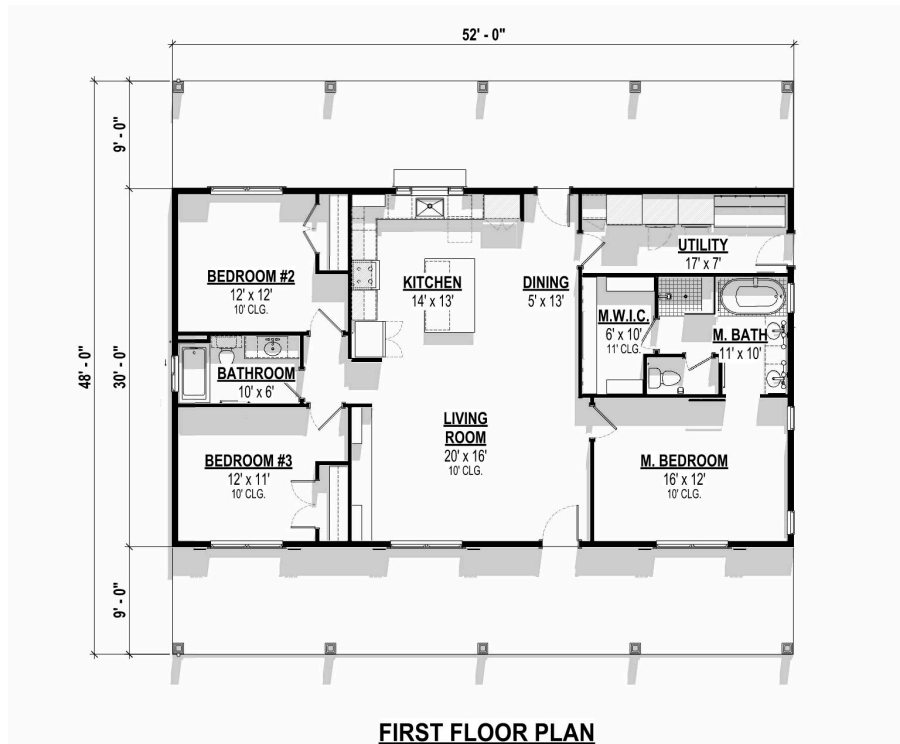

830-632-6767
info@radiusdesign.net

www.radiusdesign.net